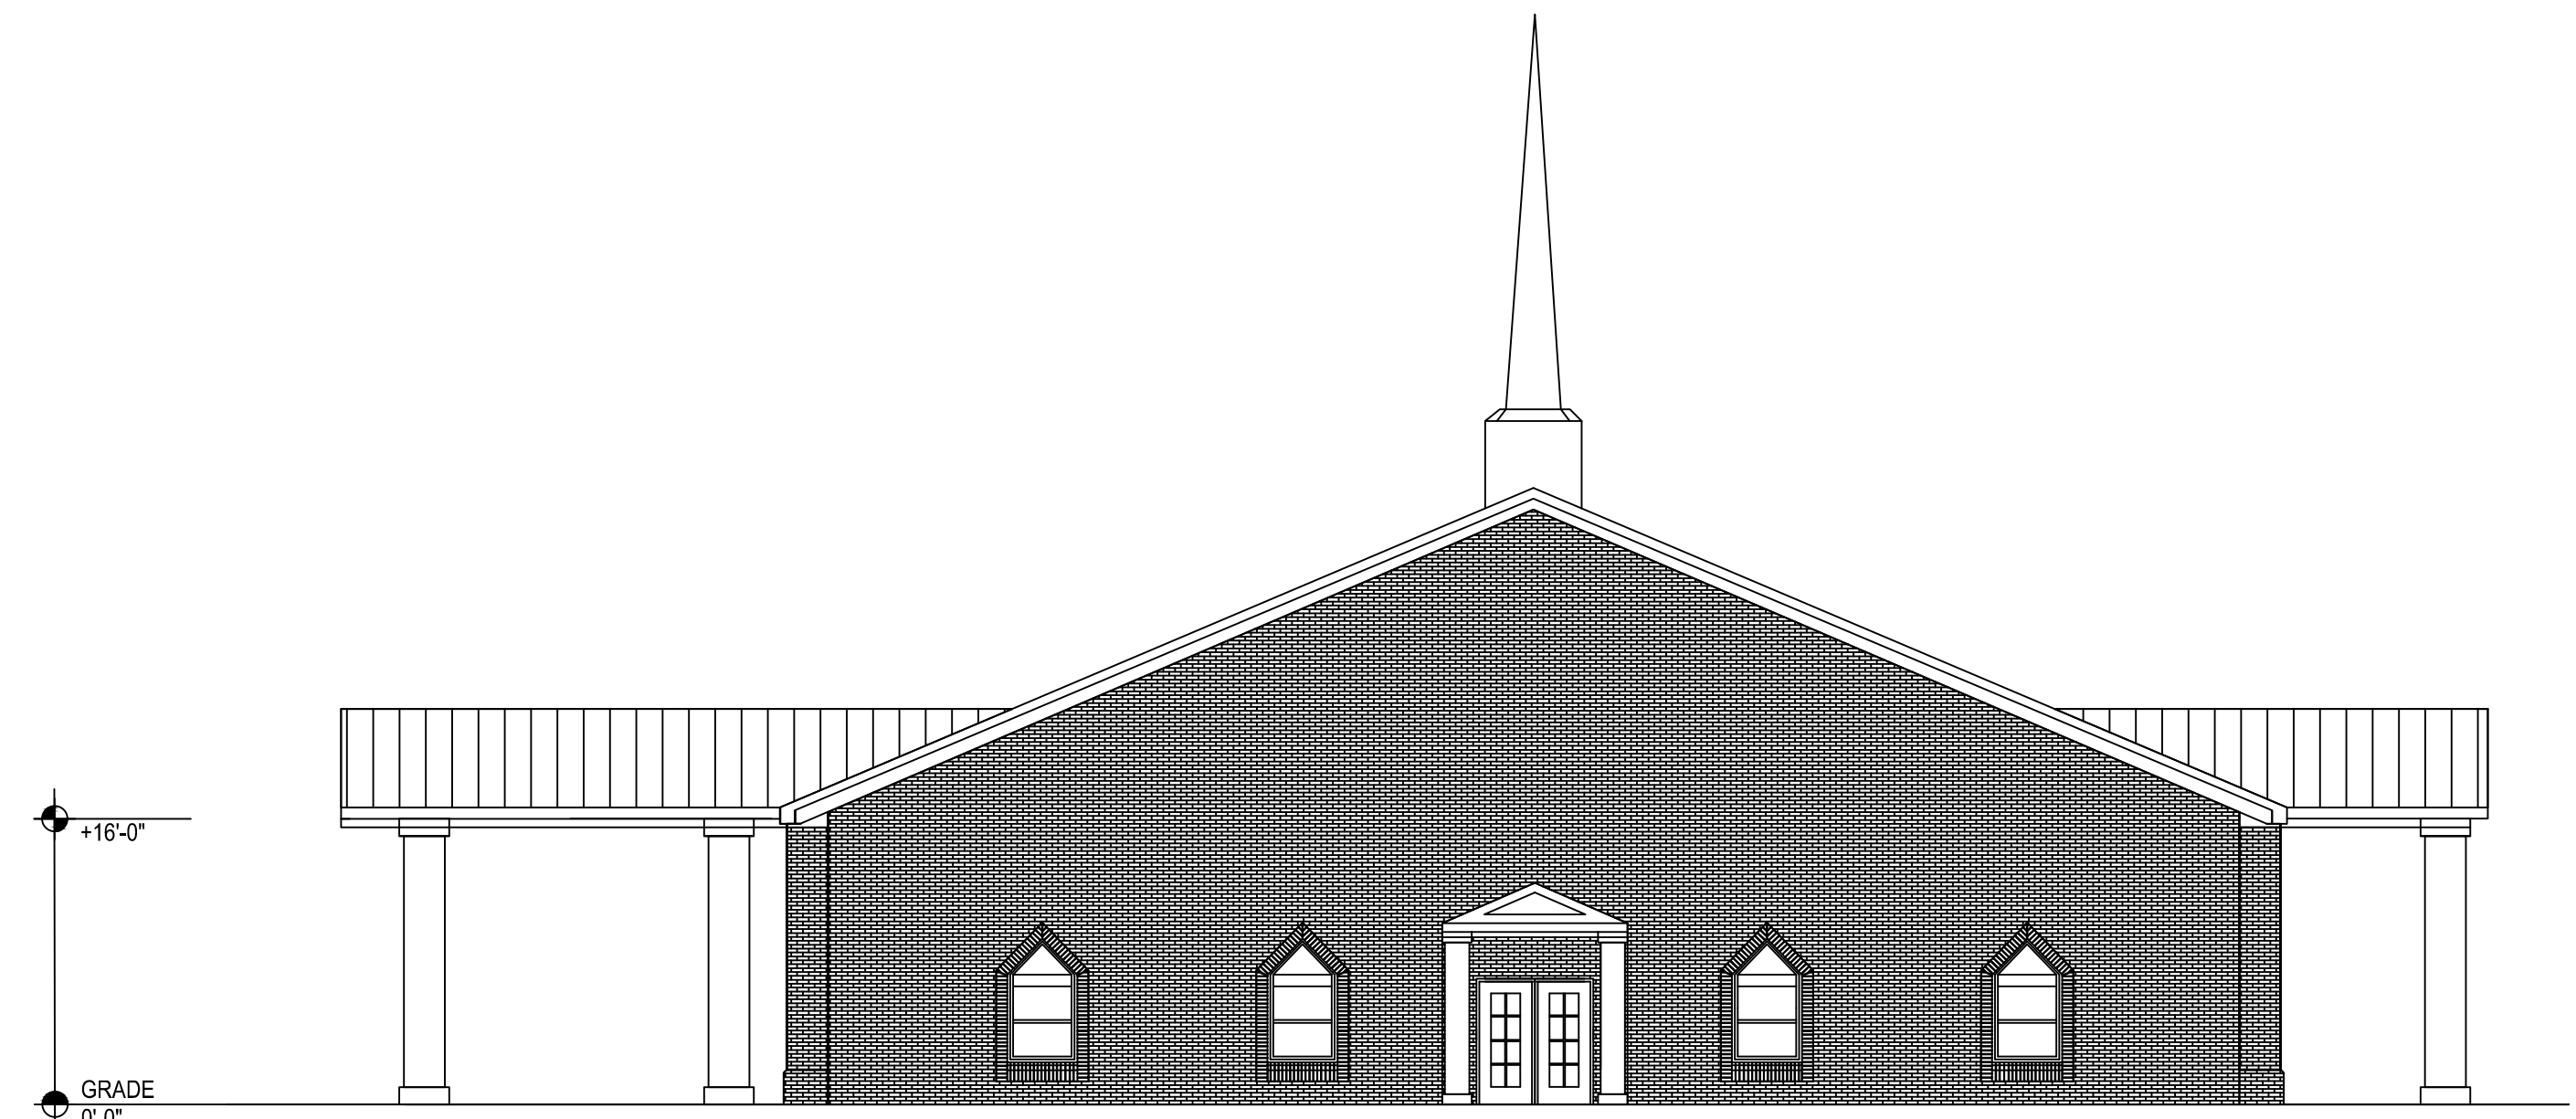

JRSJ
ARCHITECTURAL DESIGN
A Division of JRSJ Designs, LLC.

(T) 704.777.8262
(F) 866.380.3874

3229 BRIDGEWICK RD
WAXHAW, NC 28173

**FAITH PRESBYTERIAN
WORSHIP CENTER**
MASTER
PLAN

SOUTH ELEVATION
SCALE: 1/20" = 1'-0"

WEST ELEVATION
SCALE: 1/20" = 1'-0"

EAST ELEVATION
SCALE: 1/20" = 1'-0"

NORTH ELEVATION
SCALE: 1/20" = 1'-0"