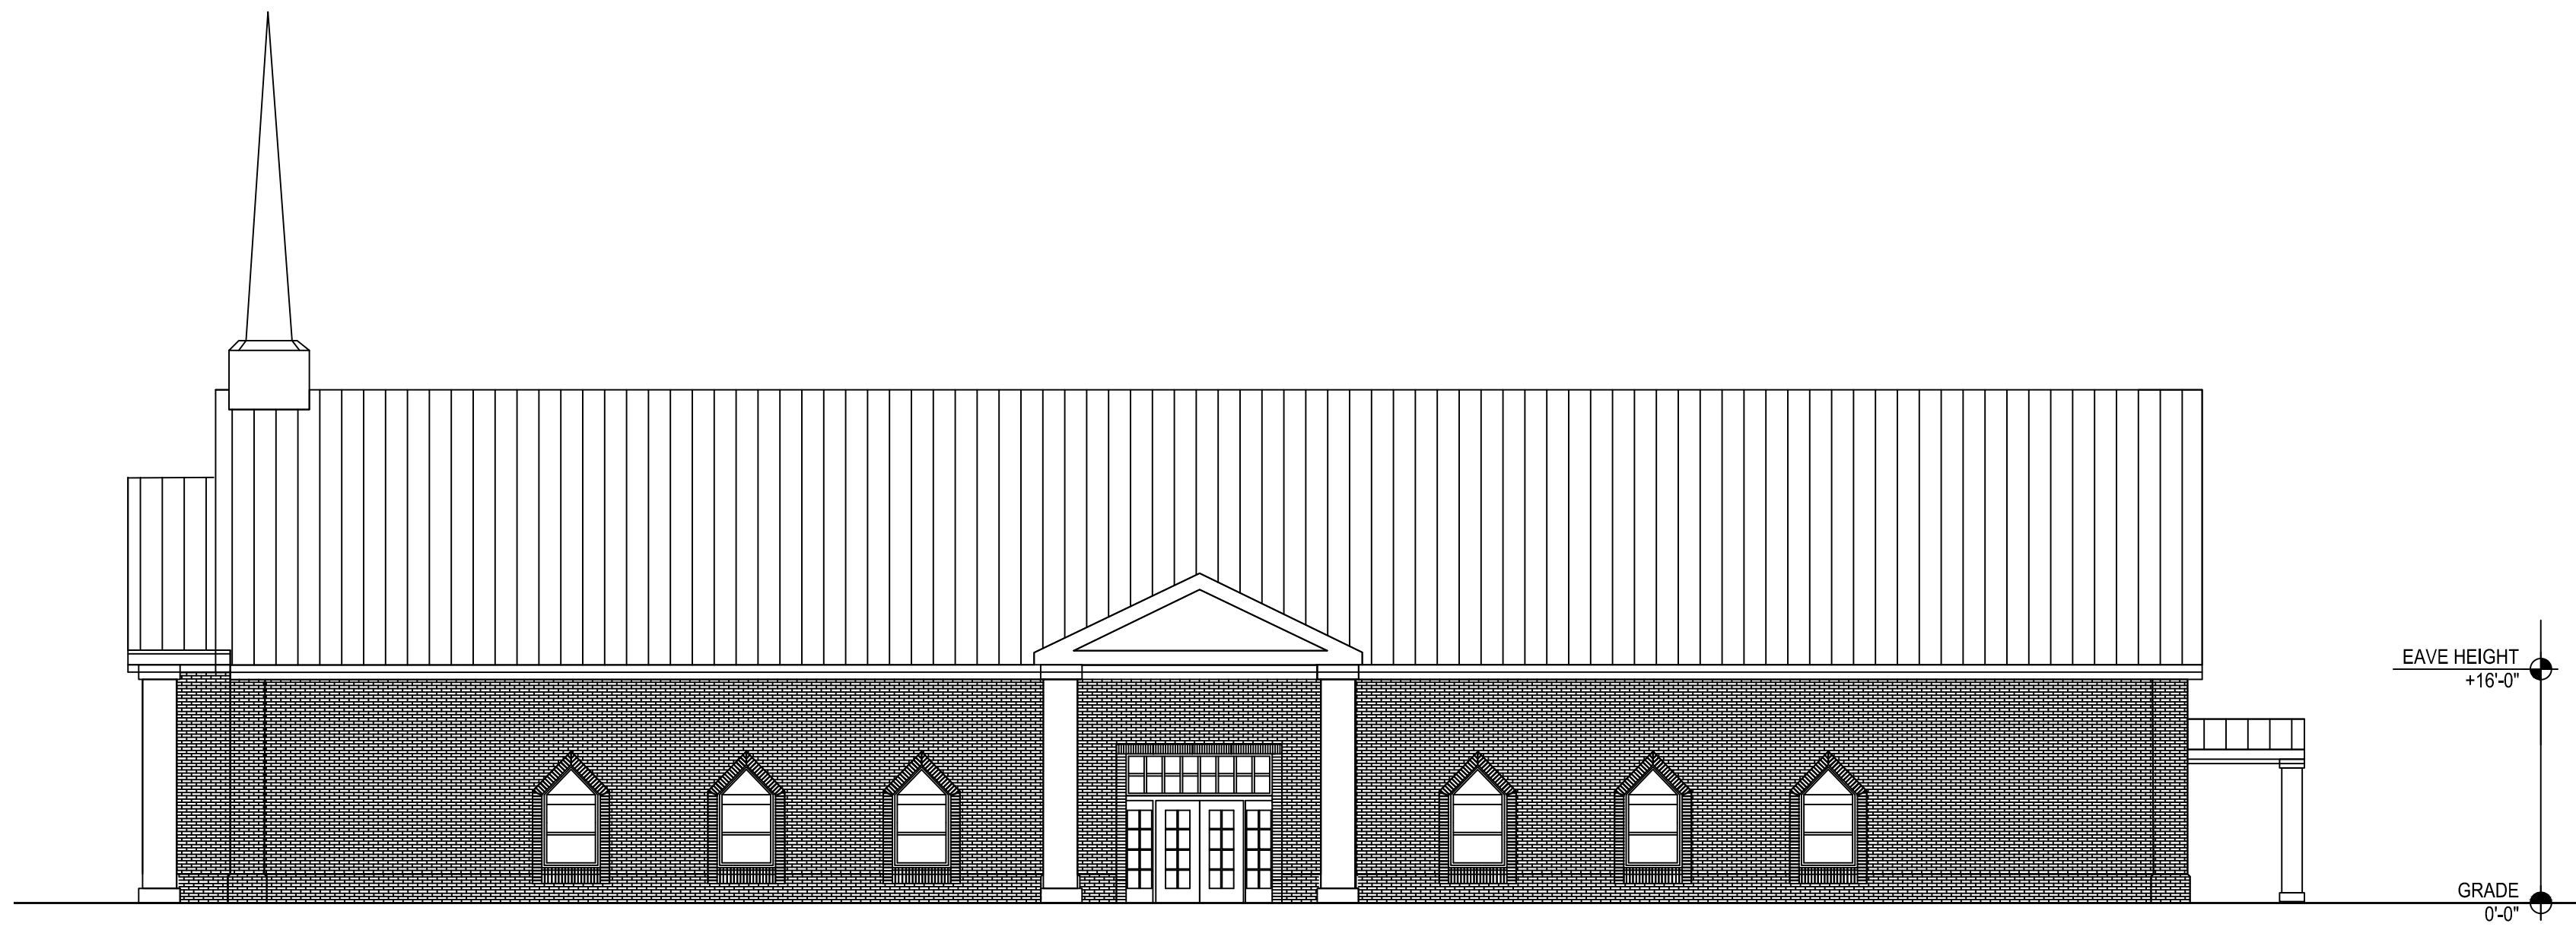

JRSJ
ARCHITECTURAL DESIGN
A Division of JRSJ Designs, LLC.

(T) 704.777.8262
(F) 866.380.3874

3229 BRIDGEWICK RD
WAXHAW, NC 28173

**FAITH PRESBYTERIAN
WORSHIP CENTER**
MASTER
PLAN

SOUTH ELEVATION
SCALE: 1/20" = 1'-0"

WEST ELEVATION
SCALE: 1/20" = 1'-0"

EAST ELEVATION
SCALE: 1/20" = 1'-0"

NORTH ELEVATION
SCALE: 1/20" = 1'-0"