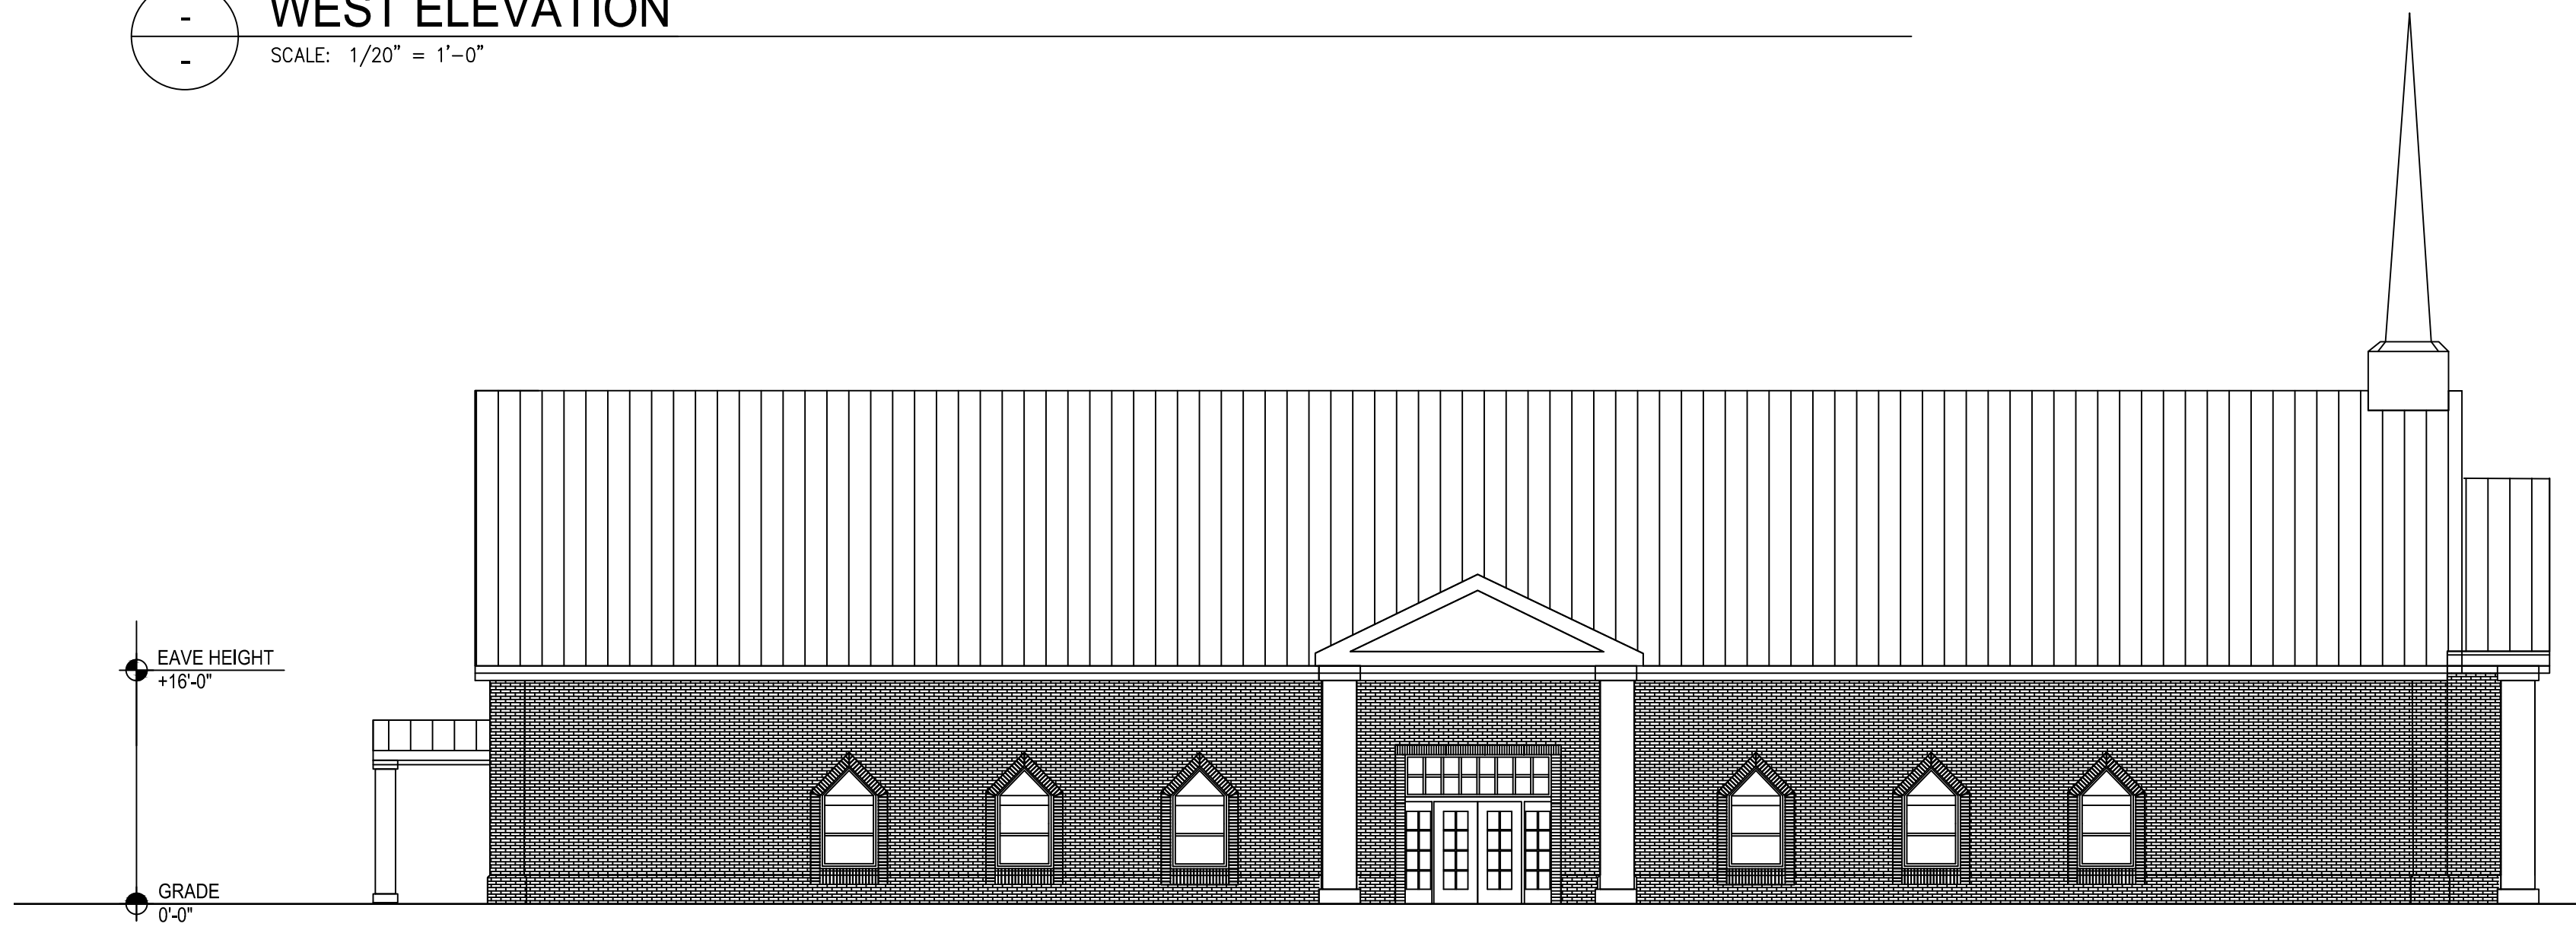

JRSJ
ARCHITECTURAL DESIGN
A Division of JRSJ Designs, LLC.

(T) 704.777.8262
(F) 866.380.3874

3229 BRIDGEWICK RD
WAXHAW, NC 28173

**FAITH PRESBYTERIAN
WORSHIP CENTER**
MASTER
PLAN

SOUTH ELEVATION
SCALE: 1/20" = 1'-0"

WEST ELEVATION
SCALE: 1/20" = 1'-0"

EAST ELEVATION
SCALE: 1/20" = 1'-0"

NORTH ELEVATION
SCALE: 1/20" = 1'-0"